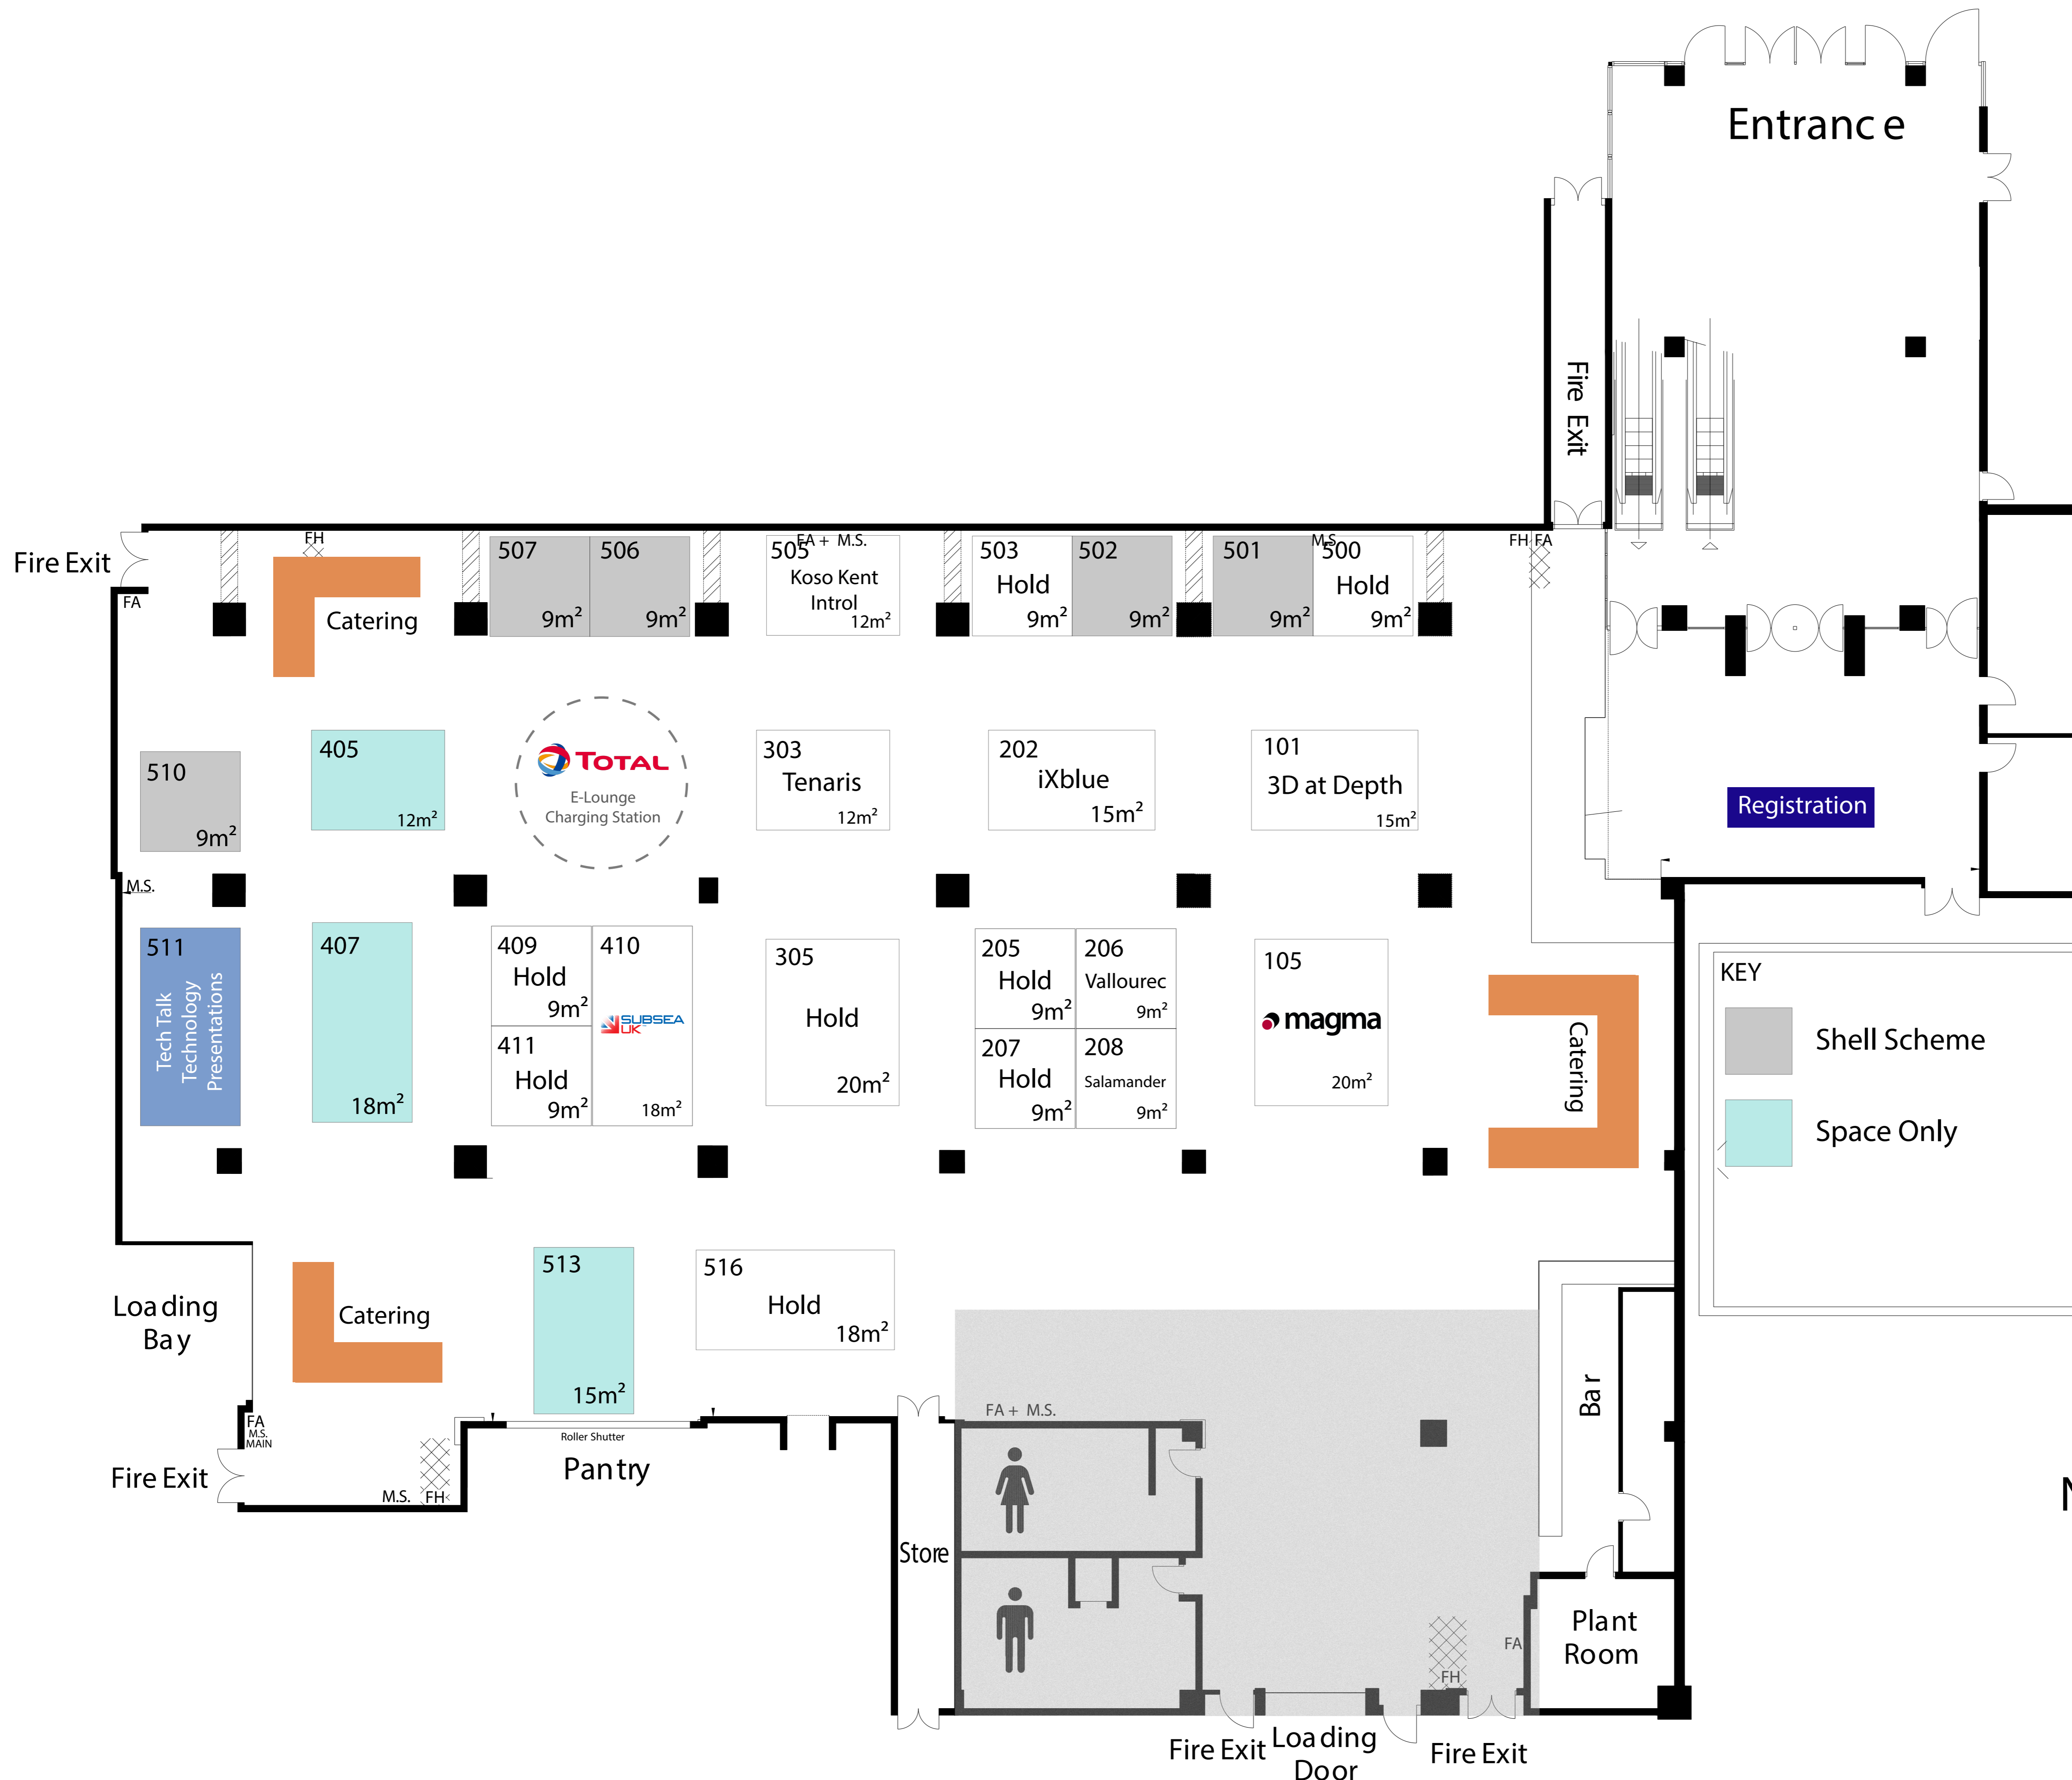

2020 Exhibition Floor Plan

Exhibition Hall
 NOVOTEL LONDON WEST