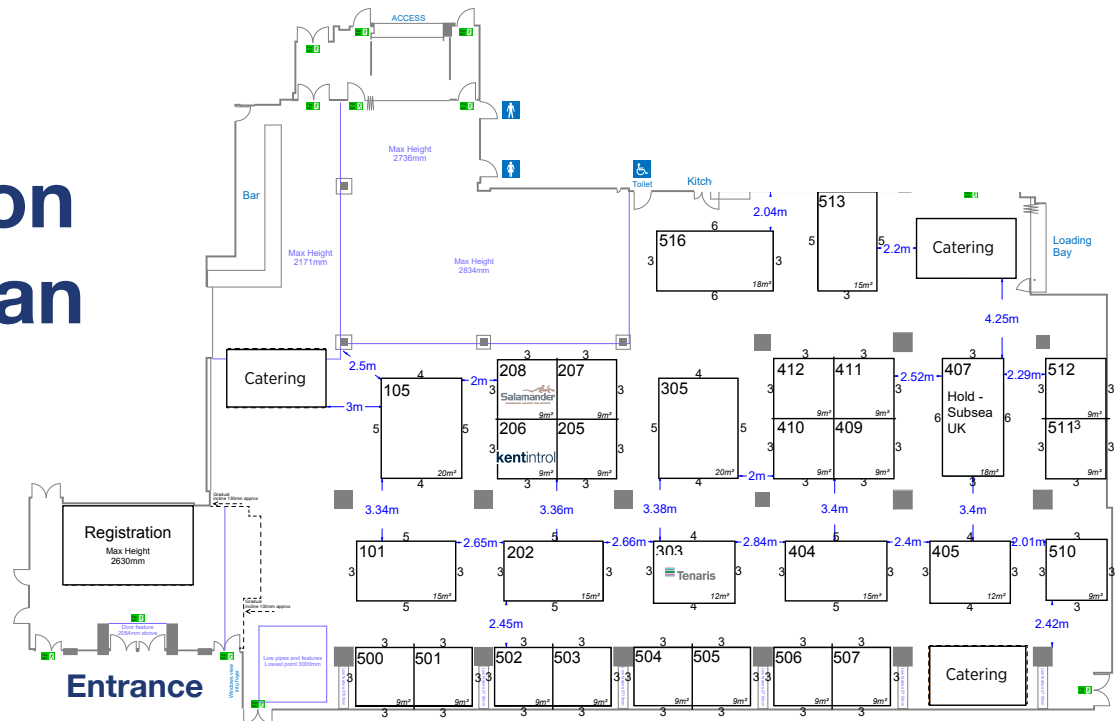

Exhibition Opportunities

Exhibition Space Only:

\$725 per square meter
(12sqm space minimum)

Price includes:

- Contact Details
- 2 Delegates per 12 sqm
- 1/2 Price Additional Delegates
- **-\$925/ea**

Shell Scheme Package:

\$7,995 9-square meter package
(+ \$800 per additional sqm)

Price includes:

- Contact Details
- Shell Scheme Walls
- Company Sign
- 1 Table
- 2 Chairs
- 1 Electrical Outlet
- 2 Delegates per 9sqm
- 1/2 Price Additional Delegates
- **-\$925/ea**

Exhibition Floor Plan

Please visit www.MCEDD.com/Exhibit-at-MCEDD for more information.